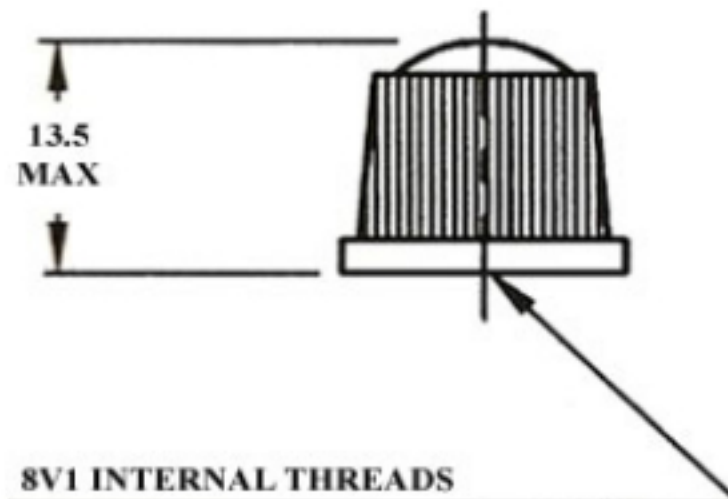

Vendrix Accessories

METAL CAP WITH SCREW DRIVER TOP

PRODUCT TYPE		
VENDRIX	TR CODE	IS
TR VC 2	VC - 2	TYPE A

METAL CAP - DOME TYPE

PRODUCT TYPE		
VENDRIX	TR CODE	IS
TR VC 3	VC - 3	TYPE B

PLASTIC VALVE CAP

PRODUCT TYPE		
VENDRIX	TR CODE	IS
TR VC 8	VC - 8	TYPE C