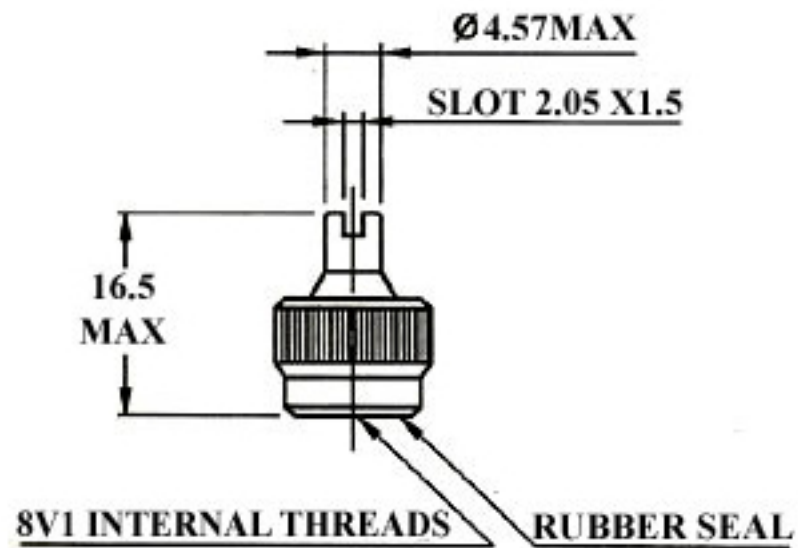

Vendrix Accessories

METAL CAP WITH SCREW DRIVER TOP

PRODUCT TYPE		
VENDRIX	TR CODE	IS
TR VC 2	VC - 2	TYPE A

METAL CAP - DOME TYPE

PRODUCT TYPE		
VENDRIX	TR CODE	IS
TR VC 3	VC - 3	TYPE B

PLASTIC VALVE CAP

PRODUCT TYPE		
VENDRIX	TR CODE	IS
TR VC 8	VC - 8	TYPE C