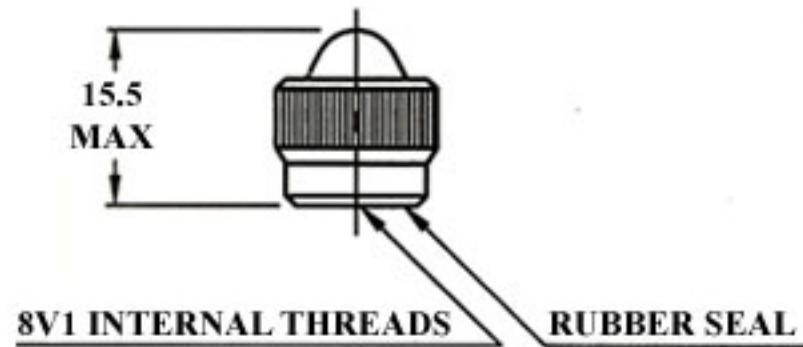

Vendrix Accessories

METAL CAP WITH SCREW DRIVER TOP

PRODUCT TYPE		
VENDRIX	TR CODE	IS
TR VC 2	VC - 2	TYPE A

METAL CAP - DOME TYPE

PRODUCT TYPE		
VENDRIX	TR CODE	IS
TR VC 3	VC - 3	TYPE B

PLASTIC VALVE CAP

PRODUCT TYPE		
VENDRIX	TR CODE	IS
TR VC 8	VC - 8	TYPE C