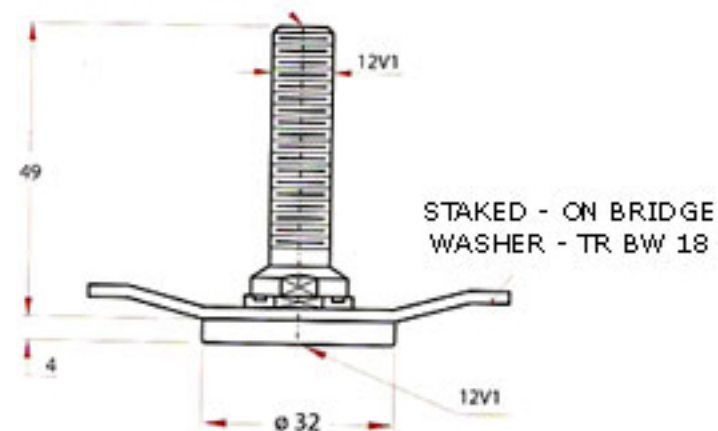

Rubber Base Tube Valves for OTR

VALVE SPUDS FOR LARGE BORE SCREW - ON TUBE VALVES - OTR

| PRODUCT TYPE | | A |
|---------------------|----------|------|
| VENDRIX | IS | |
| TR SP 1000 (13) | L06 6 B4 | 13±1 |
| TR SP 1000 (9.5) | | 9.5 |

LARGE BORE SCREW - ON TUBE VALVES - OTR

CORE CHAMBER NO.2

| PRODUCT TYPE | | ACCEPTS | ACCESSORIES - TR CODE | |
|--------------|----------|---------|-------------------------|----------------------|
| VENDRIX | IS | SPUD | CORE | CAP |
| TR J1014 | E49 6 32 | SP 1000 | C2 - LONG C2 - SHORT | VC 6 VC 7 VC 8 |