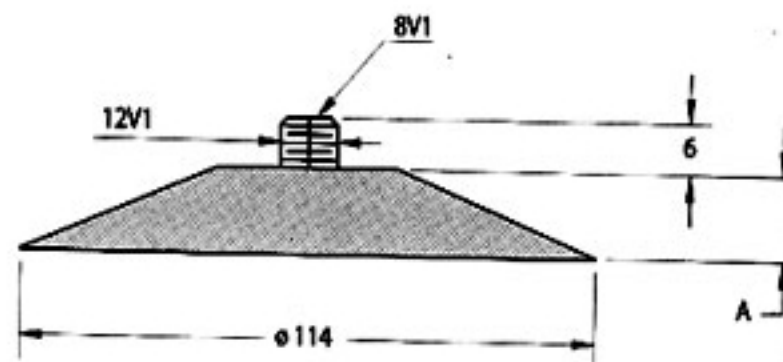

Rubber Base Tube Valves for OTR

VALVE SPUDS FOR LARGE BORE SCREW - ON TUBE VALVES - OTR

| PRODUCT TYPE | | A |
|---------------------|----------|------|
| VENDRIX | IS | |
| TR SP 1000 (13) | L06 6 B4 | 13±1 |
| TR SP 1000 (9.5) | | 9.5 |

LARGE BORE SCREW - ON TUBE VALVES - OTR

CORE CHAMBER NO.2

| PRODUCT TYPE | | ACCEPTS | ACCESSORIES - TR CODE | |
|--------------|----------|---------|-------------------------|----------------------|
| VENDRIX | IS | SPUD | CORE | CAP |
| TR J1014 | E49 6 32 | SP 1000 | C2 - LONG C2 - SHORT | VC 6 VC 7 VC 8 |