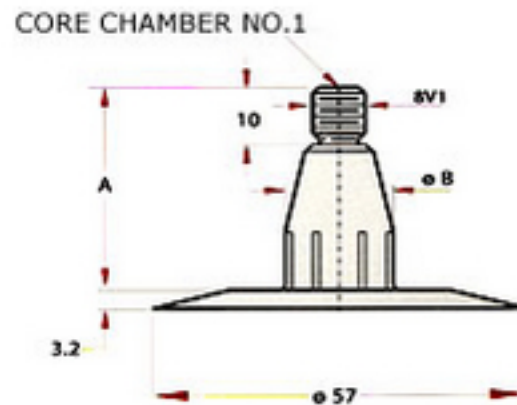

## RUBBER COVERED TUBE VALVES - PASSENGER CAR / VAN

PRODUCT TYPE					ACCESSORIES	
VENDRIX	IS	F TR TO	A	Ø B	CORE	
TR 13	B35 3 57	V2.01.1	35	11.7	C1 - SHORT	VC 2
TR 14	B35 3 57	-	35	13.1		VC3
TR 15	B35 3 57	V2.01.2	35	16.5		VC8