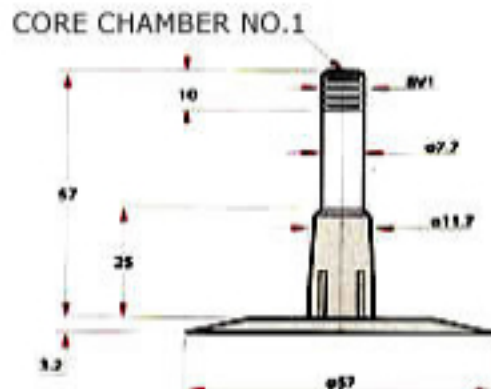

RUBBER COVERED TUBE VALVES - PASSENGER CAR

PRODUCT TYPE		ACCESSORIES	
VENDRIX	IS	CORE	CAP
TR 13E	B57 3 57	C 1 SHORT	VC 2 VC3 VC8