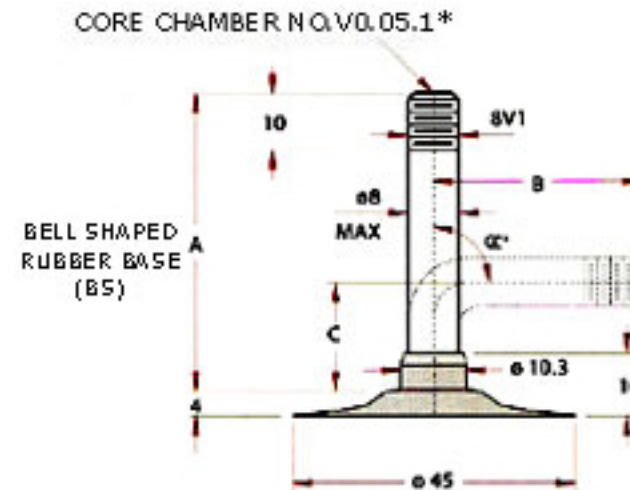

Rubber Base Tube Valves for Motor Cycle & Scooter

RUBBER COVERED TUBE VALVES - MOTOR CYCLE

PRODUCT TYPE			ACCESSORIES				RIM NUT
VENDRIX	IS	ETRTO	CORE	CAP	RING WASHER	LOCK NUT	
TR 29	A29 1 45	V1.09.02	C 1 SHORT	VC 2 VC3 VC8	RW 12	LN - 3	T-252

RUBBER COVERED TUBE VALVES - SCOOTER

PRODUCT TYPE			BELL SHAPED (BS)	ACCESSORIES				RIM NUT
VENDRIX	IS	ETRTO		47	33	17	90	
V1.08.1	A47 2 45	V1.08.1	40	25	15	55	C 1 SHORT	VC 2 VC3 VC8
V1.08.3	A40 2 45	V1.08.3						