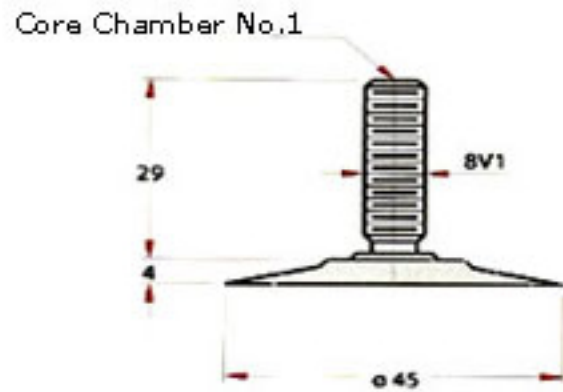

Rubber Base Tube Valves for Motor Cycle & Scooter

RUBBER COVERED TUBE VALVES - MOTOR CYCLE

PRODUCT TYPE			ACCESSORIES				RIM NUT
VENDRIX	IS	ETRTO	CORE	CAP	RING WASHER	LOCK NUT	
TR 29	A29 1 45	V1.09.02	C 1 SHORT	VC 2 VC3 VC8	RW 12	LN - 3	T-252

RUBBER COVERED TUBE VALVES - SCOOTER

PRODUCT TYPE			BELL SHAPED (BS)	ACCESSORIES				RIM NUT
VENDRIX	IS	ETRTO		47	33	17	90	
V1.08.1	A47 2 45	V1.08.1	40	25	15	55	C 1 SHORT	VC 2 VC3 VC8
V1.08.3	A40 2 45	V1.08.3						