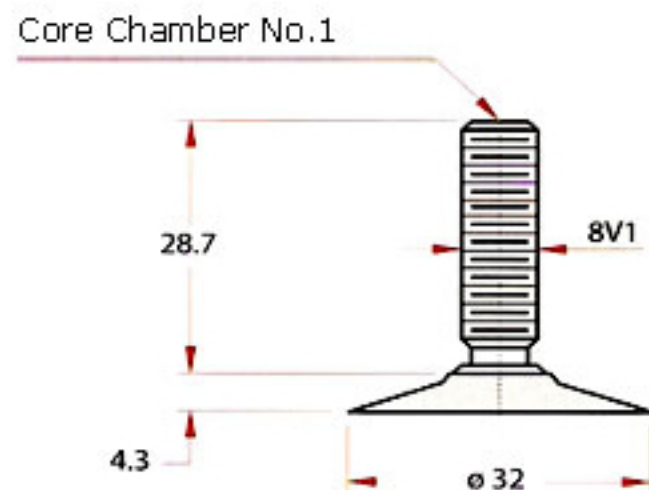

Rubber Base Tube Valves for Bicycle & Moped

RUBBER COVERED TUBE VALVES - BICYCLE

PRODUCT TYPE		ØΔ	ACCESSORIES - TR CODE	
VENDRIX	IS		CORE	CAP
TR 1 (4116C)	A29 1 25	25	C 1 SHORT	VC 2
				VC3
				VC8

RUBBER COVERED TUBE VALVES - MOPED

PRODUCT TYPE		ØΔ	ACCESSORIES - TR CODE		RIM NUT
VENDRIX	IS		CORE	CAP0	
4116 M	A29 1 32	32	C 1 SHORT	VC 2	T - 252
				VC3	
				VC8	