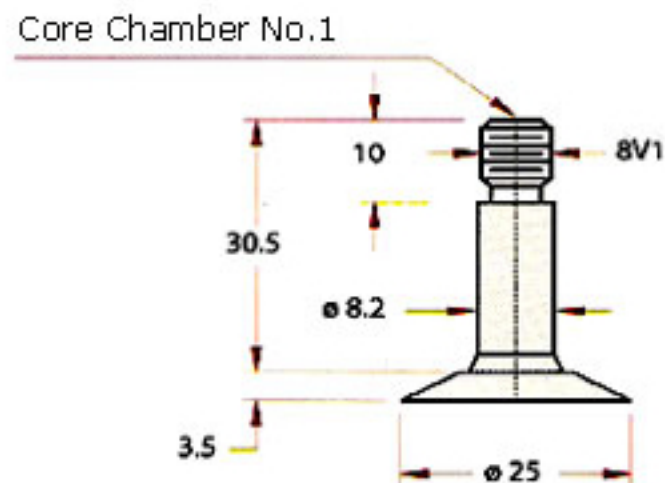

Rubber Base Tube Valves for Bicycle & Moped

RUBBER COVERED TUBE VALVES - BICYCLE

PRODUCT TYPE		ØΔ	ACCESSORIES - TR CODE	
VENDRIX	IS		CORE	CAP
TR 1 (4116C)	A29 1 25	25	C 1 SHORT	VC 2
				VC3
				VC8

RUBBER COVERED TUBE VALVES - MOPED

PRODUCT TYPE		ØΔ	ACCESSORIES - TR CODE		RIM NUT
VENDRIX	IS		CORE	CAP0	
4116 M	A29 1 32	32	C 1 SHORT	VC 2	T - 252
				VC3	
				VC8	